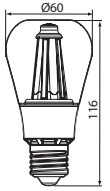

E27

LED COB

LED technology

Lampy LED
LED lamps
Светодиодные лампы

APPLE LED

APPLE LED E27-WW